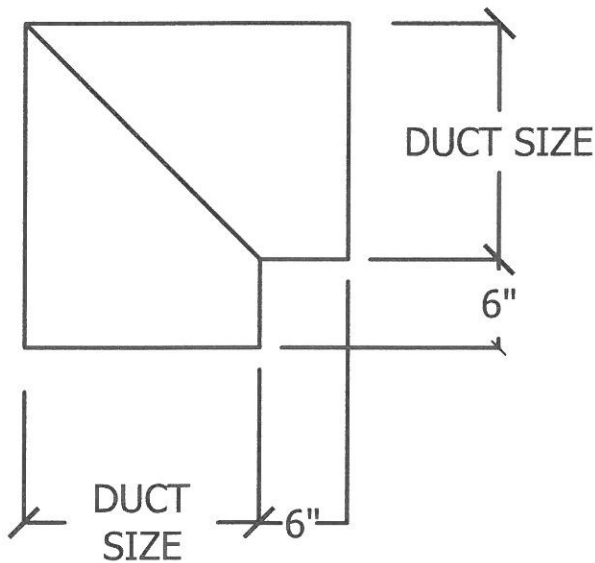

RECTANGULAR ELBOWS

Duct Size	Centerline Distance
4"	8"
6"	9"
8"	10"
10"	11"
12"	12"
14"	13"
16"	14"
18"	15"
20"	16"
22"	17"
24"	18"
26"	19"
28"	20"
30"	21"
32"	22"
34"	23"
36"	24"
38"	25"
40"	26"
42"	27"
44"	28"
46"	29"
48"	30"
50"	31"
52"	32"
54"	33"
56"	34"
58"	35"
60"	36"
62"	37"
64"	38"
66"	39"
68"	40"
70"	41"
72"	42"